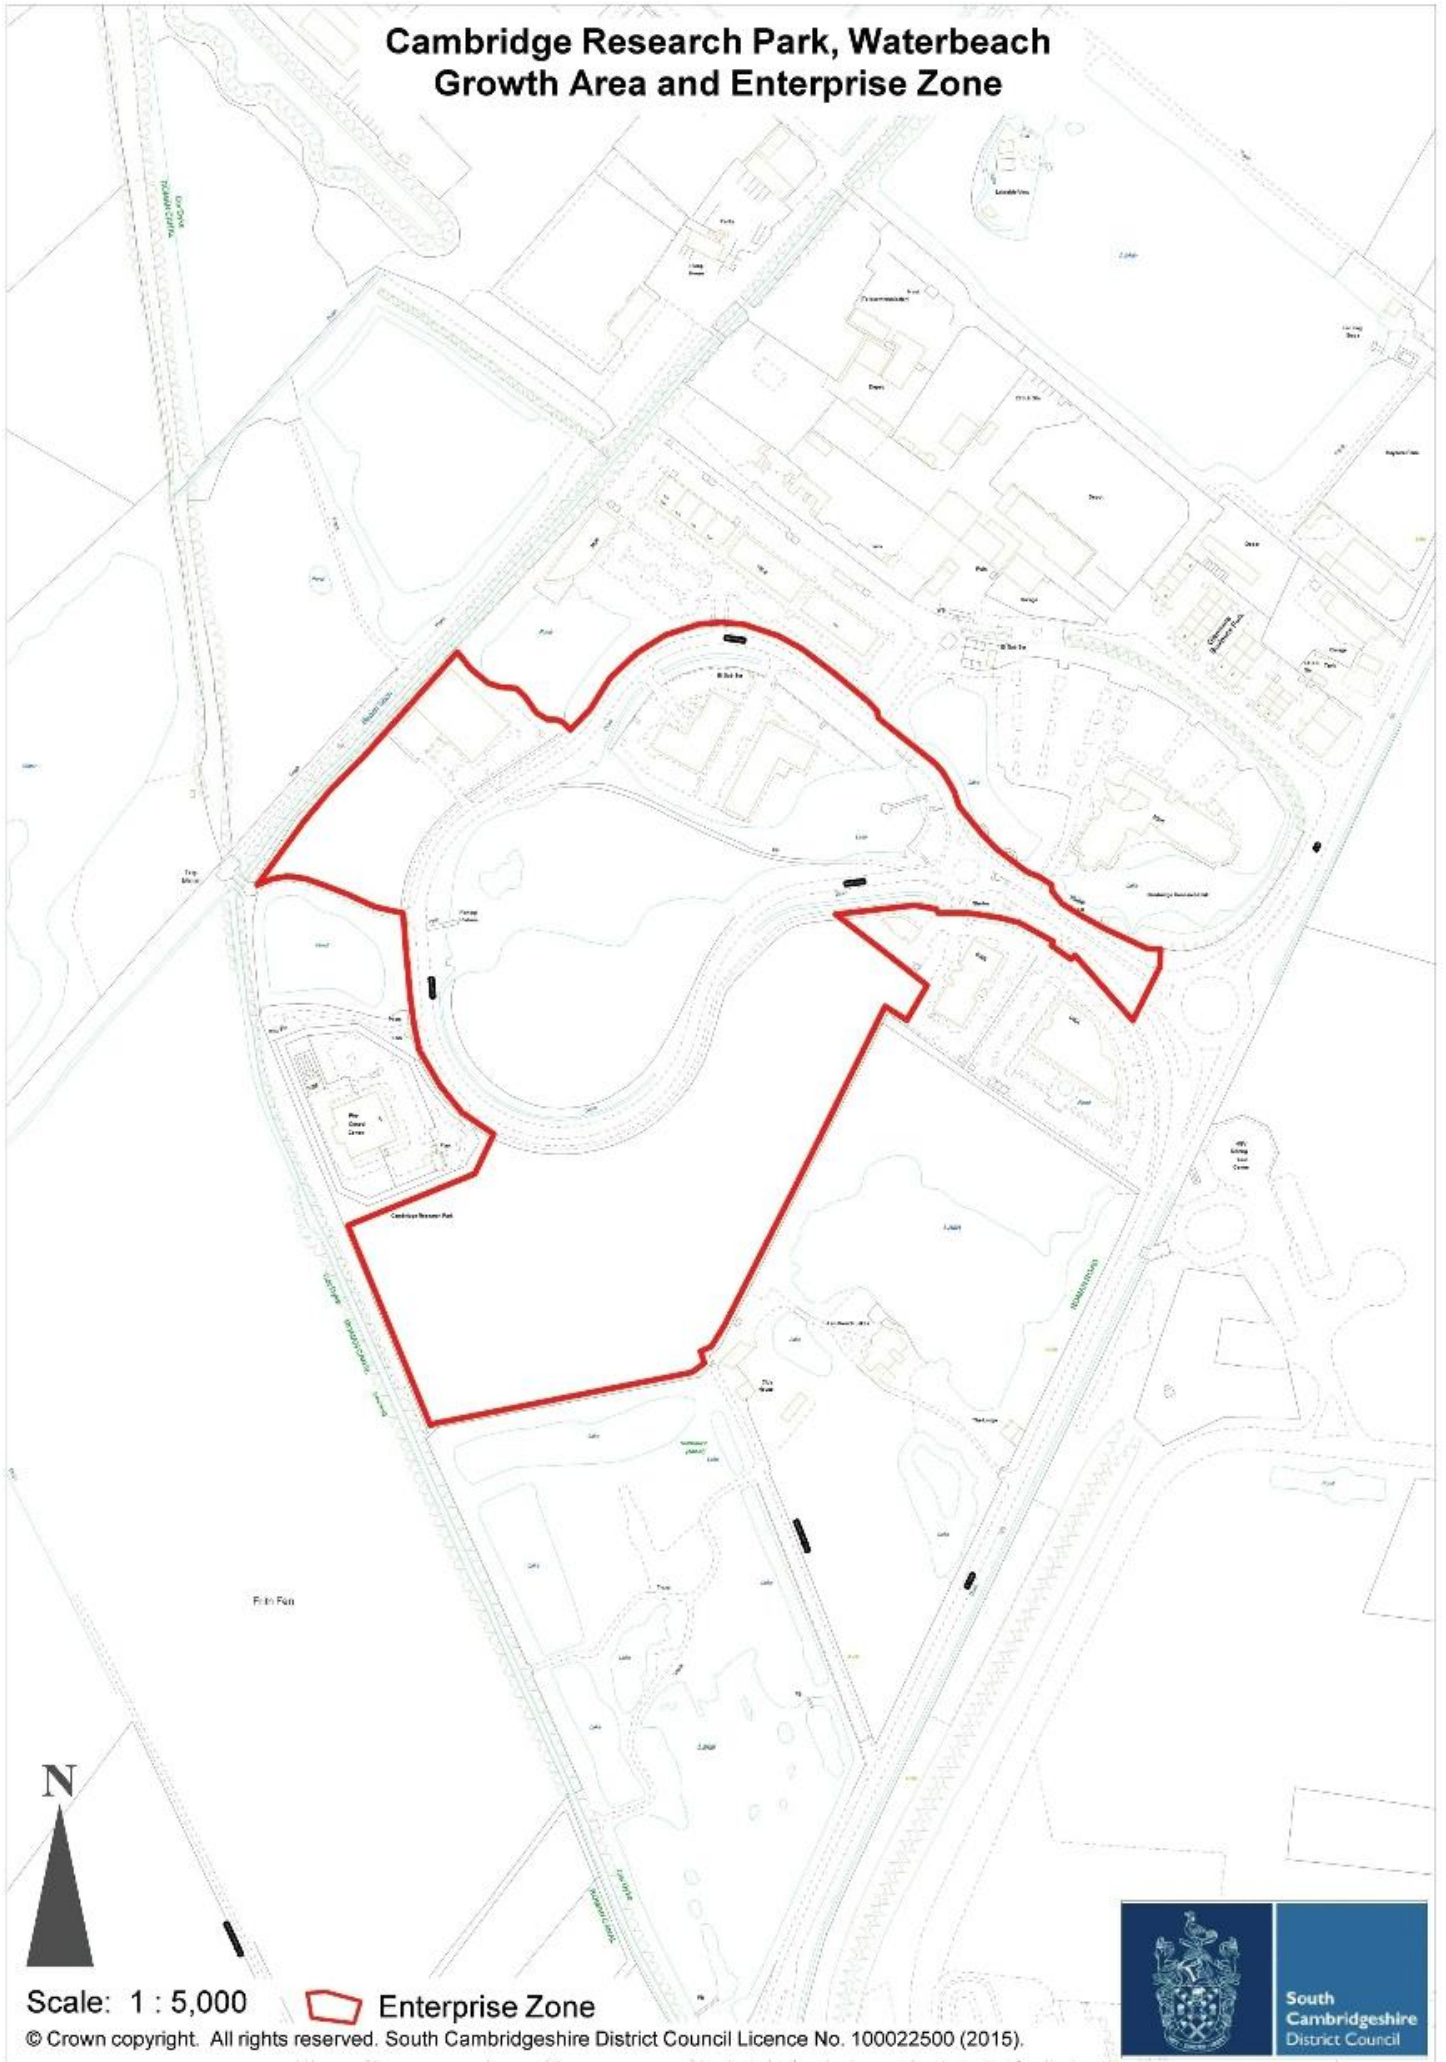

Cambridge Research Park, Waterbeach Growth Area and Enterprise Zone

Scale: 1 : 5,000

 Enterprise Zone

© Crown copyright. All rights reserved. South Cambridgeshire District Council Licence No. 100022500 (2015).